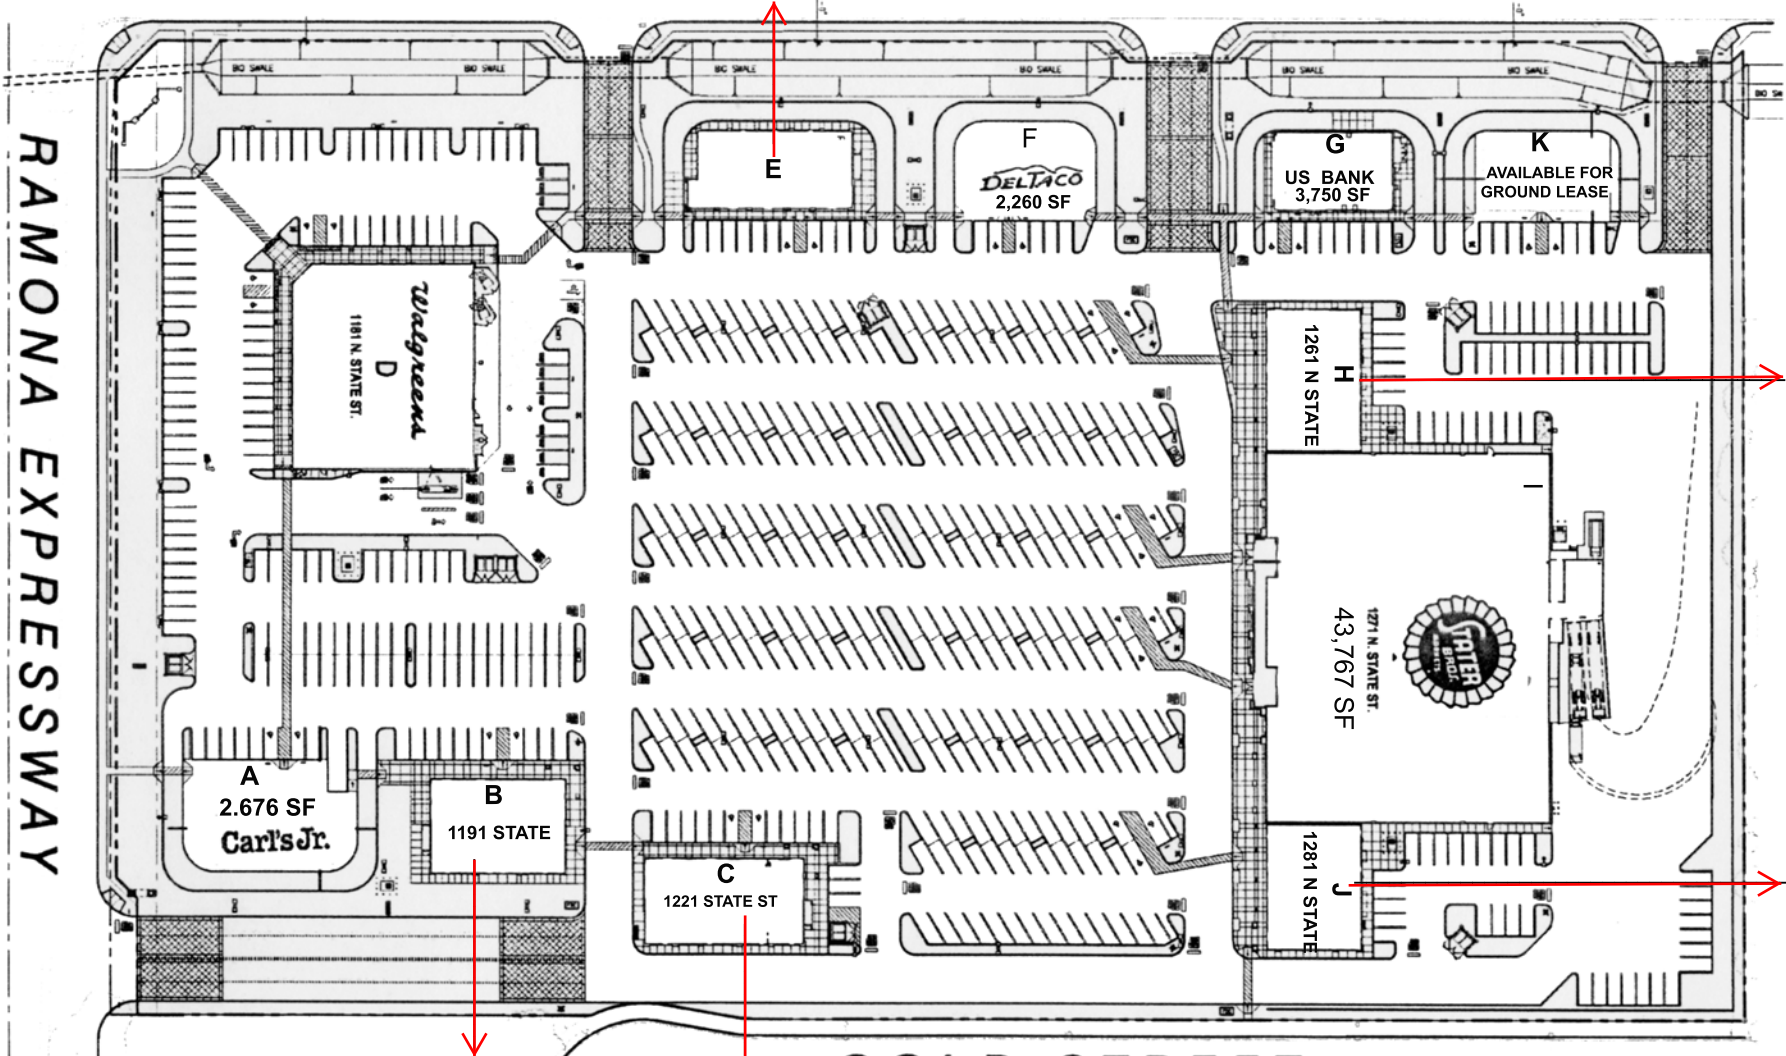

STATE STREET

1,750 - STARBUCKS
 1,250 - JUICE IT UP
 2,000 - AVAILABLE END CAP (BUILT OUT RESTAURANT)

RAMONA EXPRESSWAY

B-1 (1,578 SF) - LOS PORTALES TACO
 B-2 (2,000 SF) - AVAILABLE
 B-3 (1,500 SF) - AVAILABLE

C-1 (1,500 SF) - MK WIRELESS
 C-2 (1,000 SF) - ACE CHECKING
 C-3 (3,000 SF) - PATSY'S COUNTRY KITCHEN

GOLD STREET

1,300 - SUBWAY
 1,800 - LITTLE BEIJING
 1,000 - FRUGO'S FROZEN YOGURT
 1,300 - RAMONA CLEANERS

J-1 (1,000 SF) - POSTAL ANNEX
 J-2 (1,100 SF) - AVAILABLE
 J-3 (1,200 SF) - AVAILABLE
 J-4 (1,500 SF) PROFESSIONAL