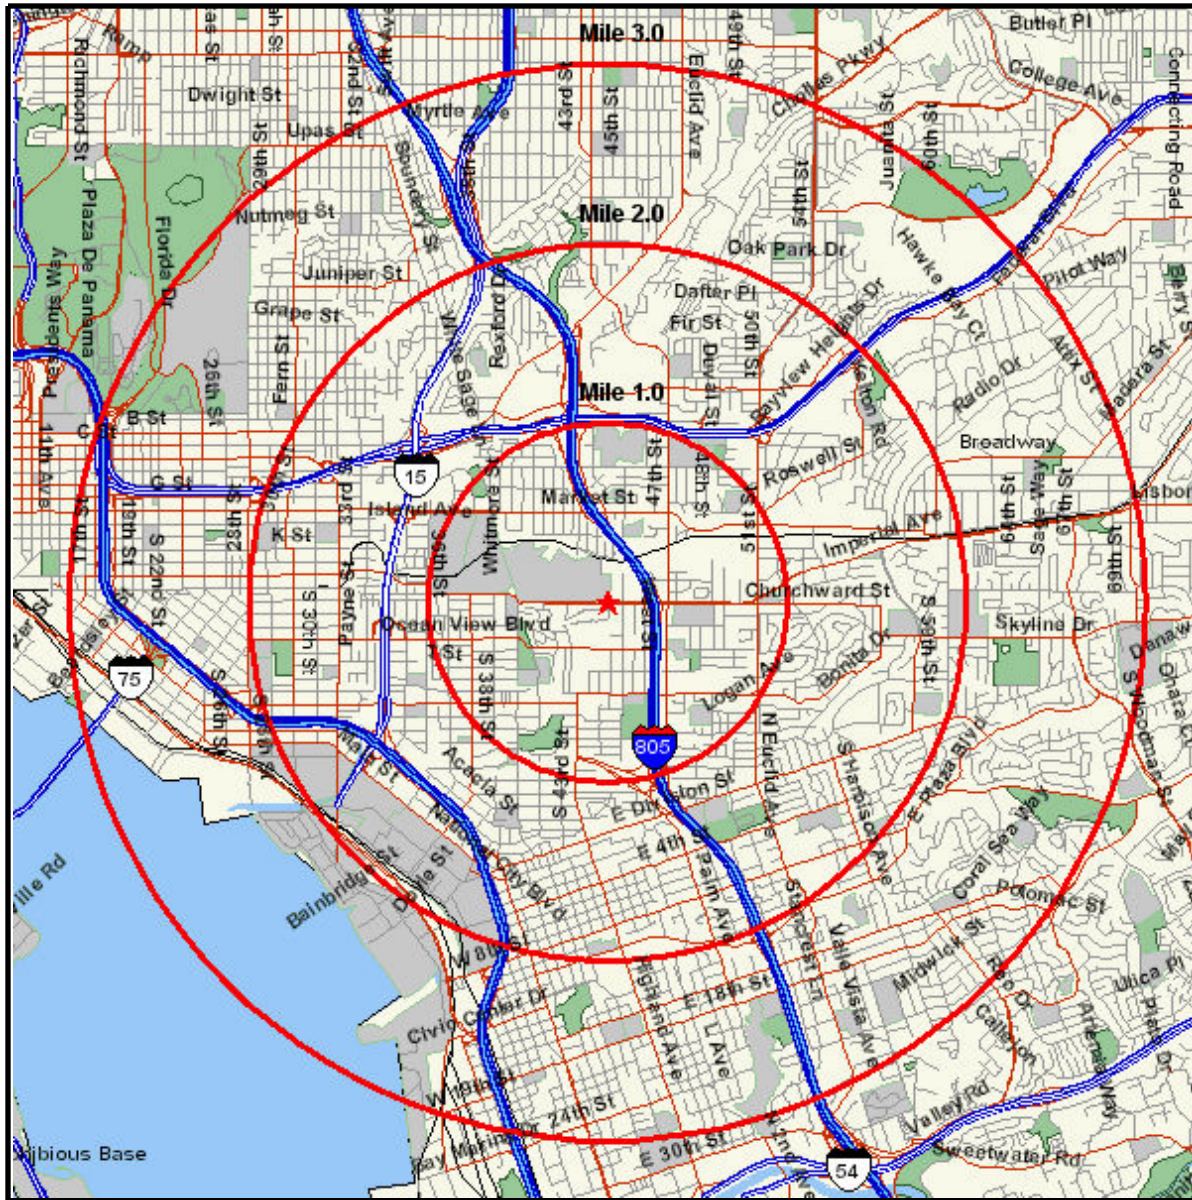

Area Map

Prepared For:
Project Code:

Order #: 963703921
Site: 01

IMPERIAL AVE AT MARKETPLACE AVE
SAN DIEGO, CA 92113
Coord: 32.704150, -117.099400
Radius - See Appendix for Details

Area Map

Prepared For:
Project Code:

Order #: 963703921
Site: 01

Appendix: Area Listing

Area Name:

Type: Radius

Radius Definition:

IMPERIAL AVE AT MARKETPLACE AVE	Center Point:	32.704150	-117.099400
SAN DIEGO, CA 92113	Circle/Band:	0.00 -	1.00

Area Name:

Type: Radius

Radius Definition:

IMPERIAL AVE AT MARKETPLACE AVE	Center Point:	32.704150	-117.099400
SAN DIEGO, CA 92113	Circle/Band:	0.00 -	2.00

Area Name:

Type: Radius

Radius Definition:

IMPERIAL AVE AT MARKETPLACE AVE	Center Point:	32.704150	-117.099400
SAN DIEGO, CA 92113	Circle/Band:	0.00 -	3.00